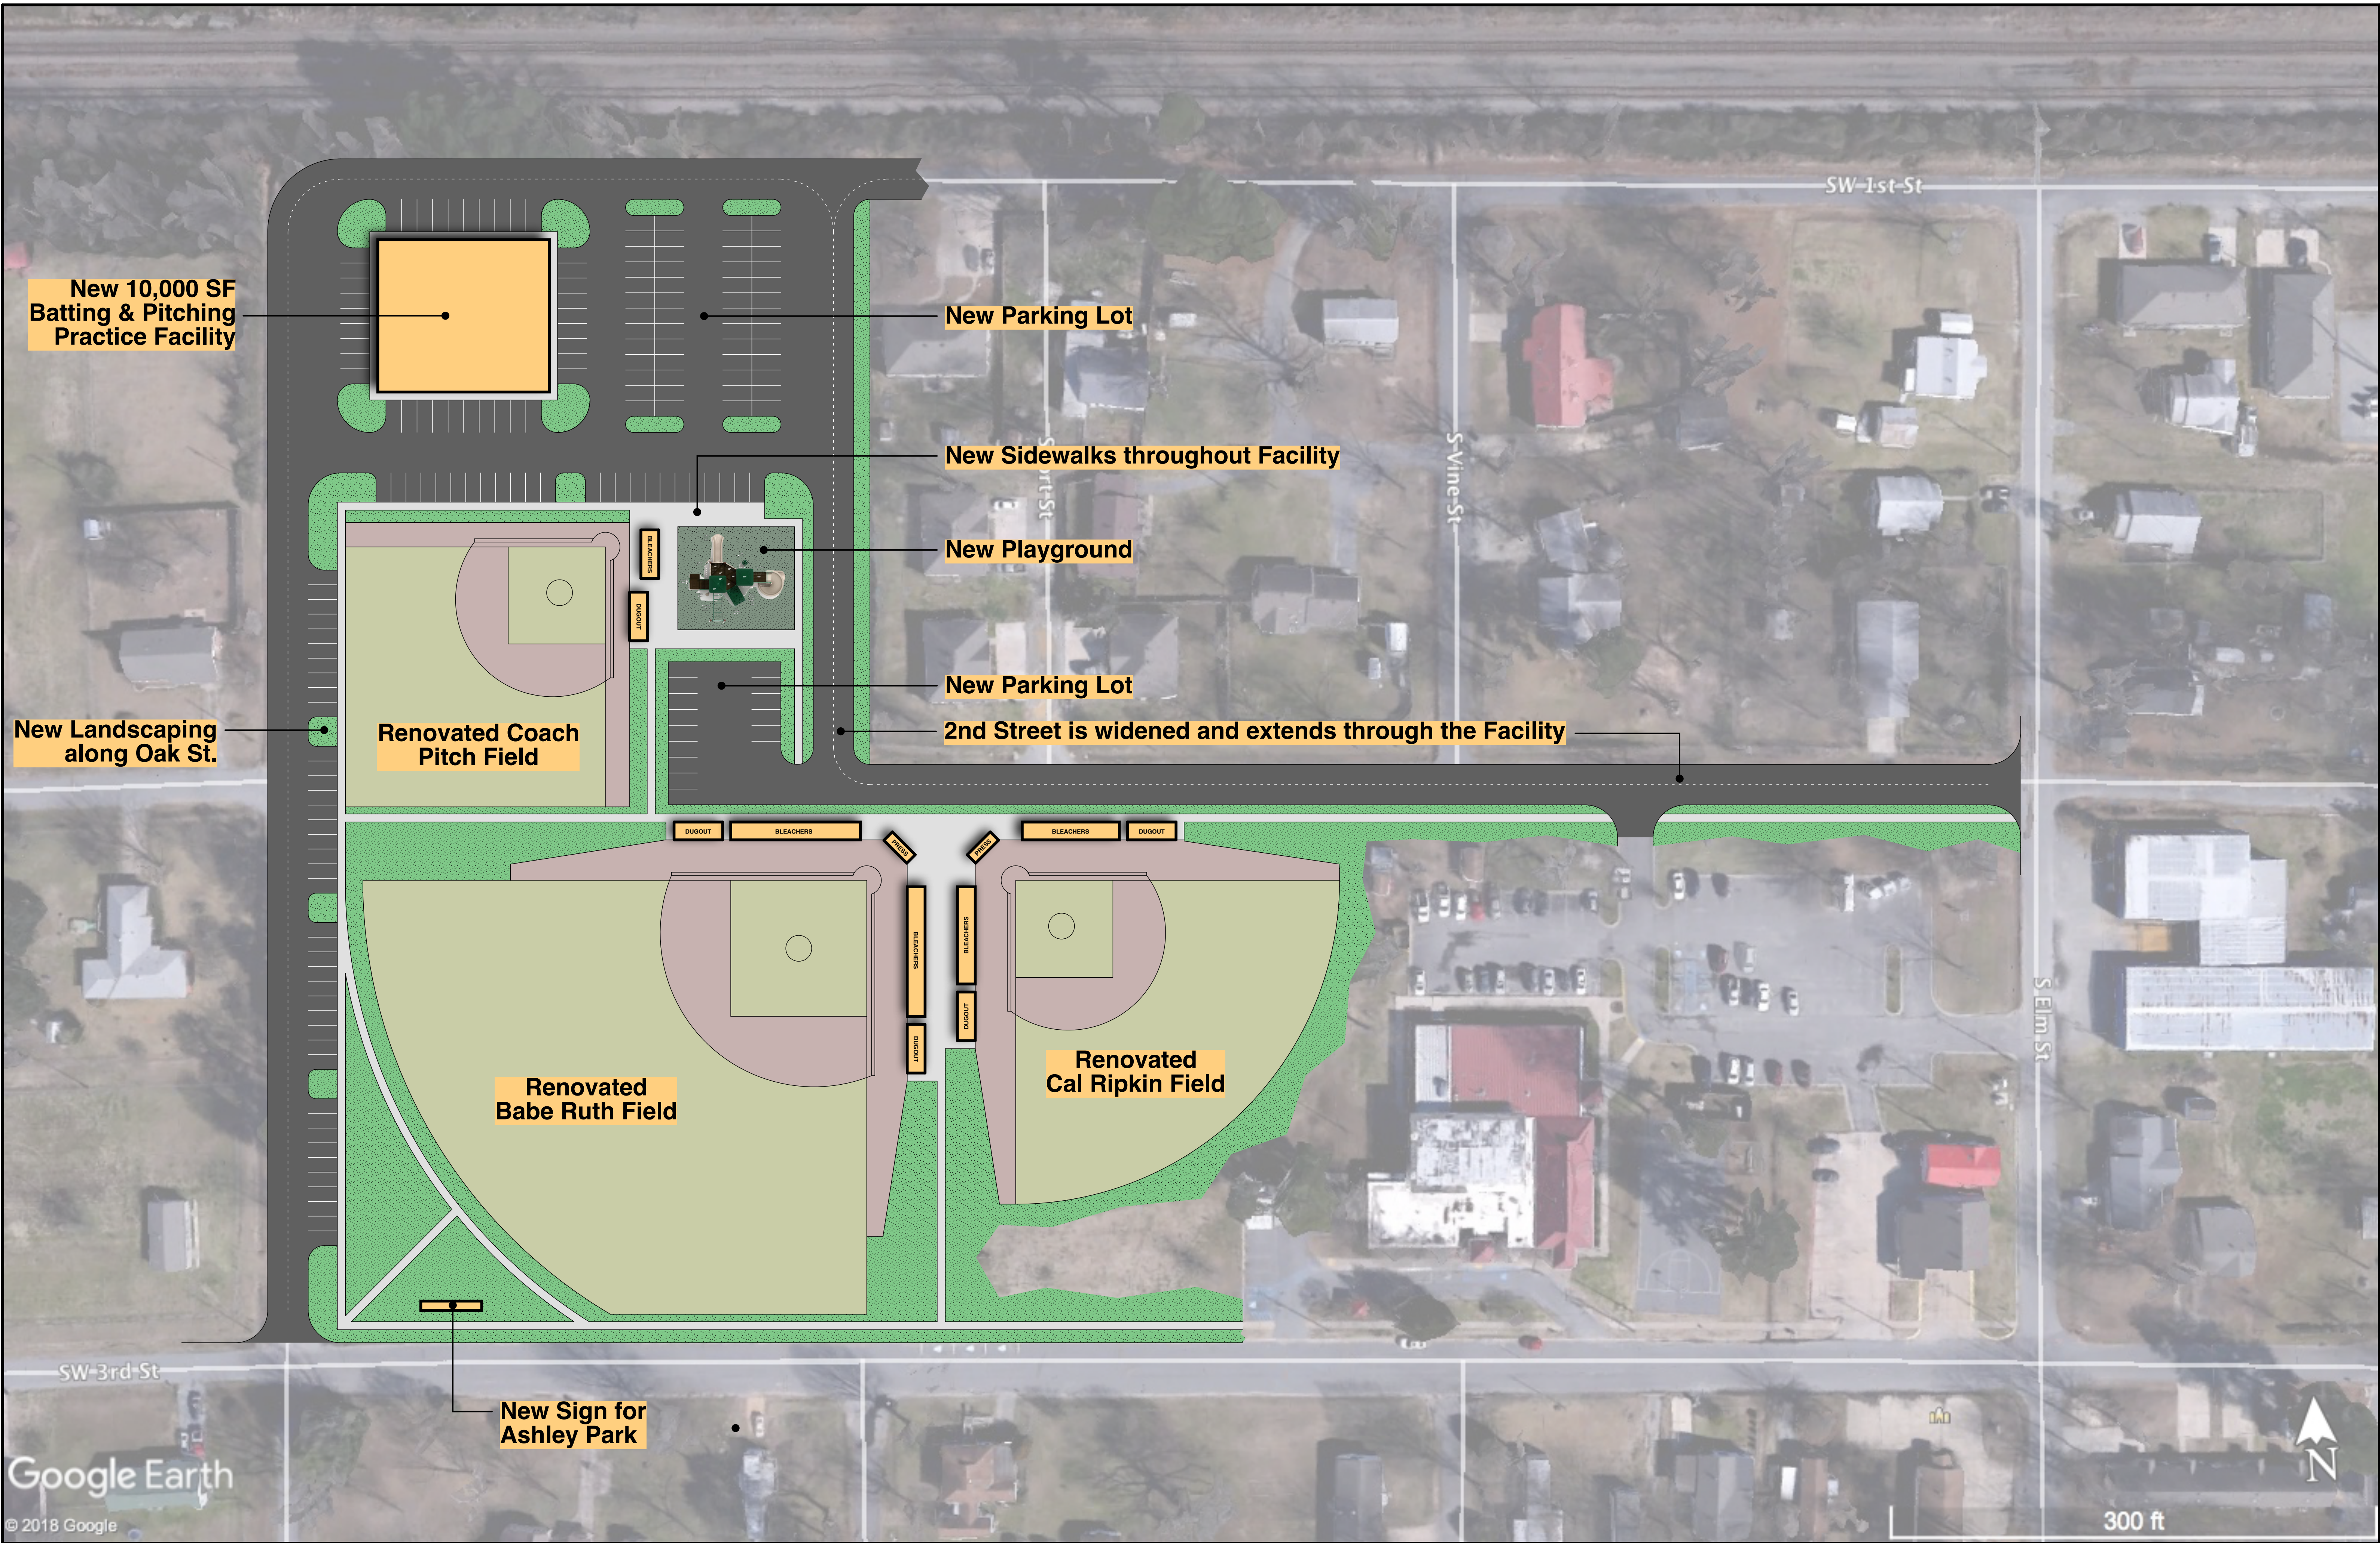

BLACK  
CORLEY  
OWENS +  
HUGHES  
ARCHITECTS  
219 W SOUTH ST  
BENTON, AR 72015  
[ 501 ] 315-7686 PH  
[ 501 ] 315-0487 FX

Proposed Improvements for:  
**ASHLEY PARK**  
Bryant, Arkansas

Revisions:	
Δ	0-00-0000

# ASHLEY PARK

Bryant, Arkansas